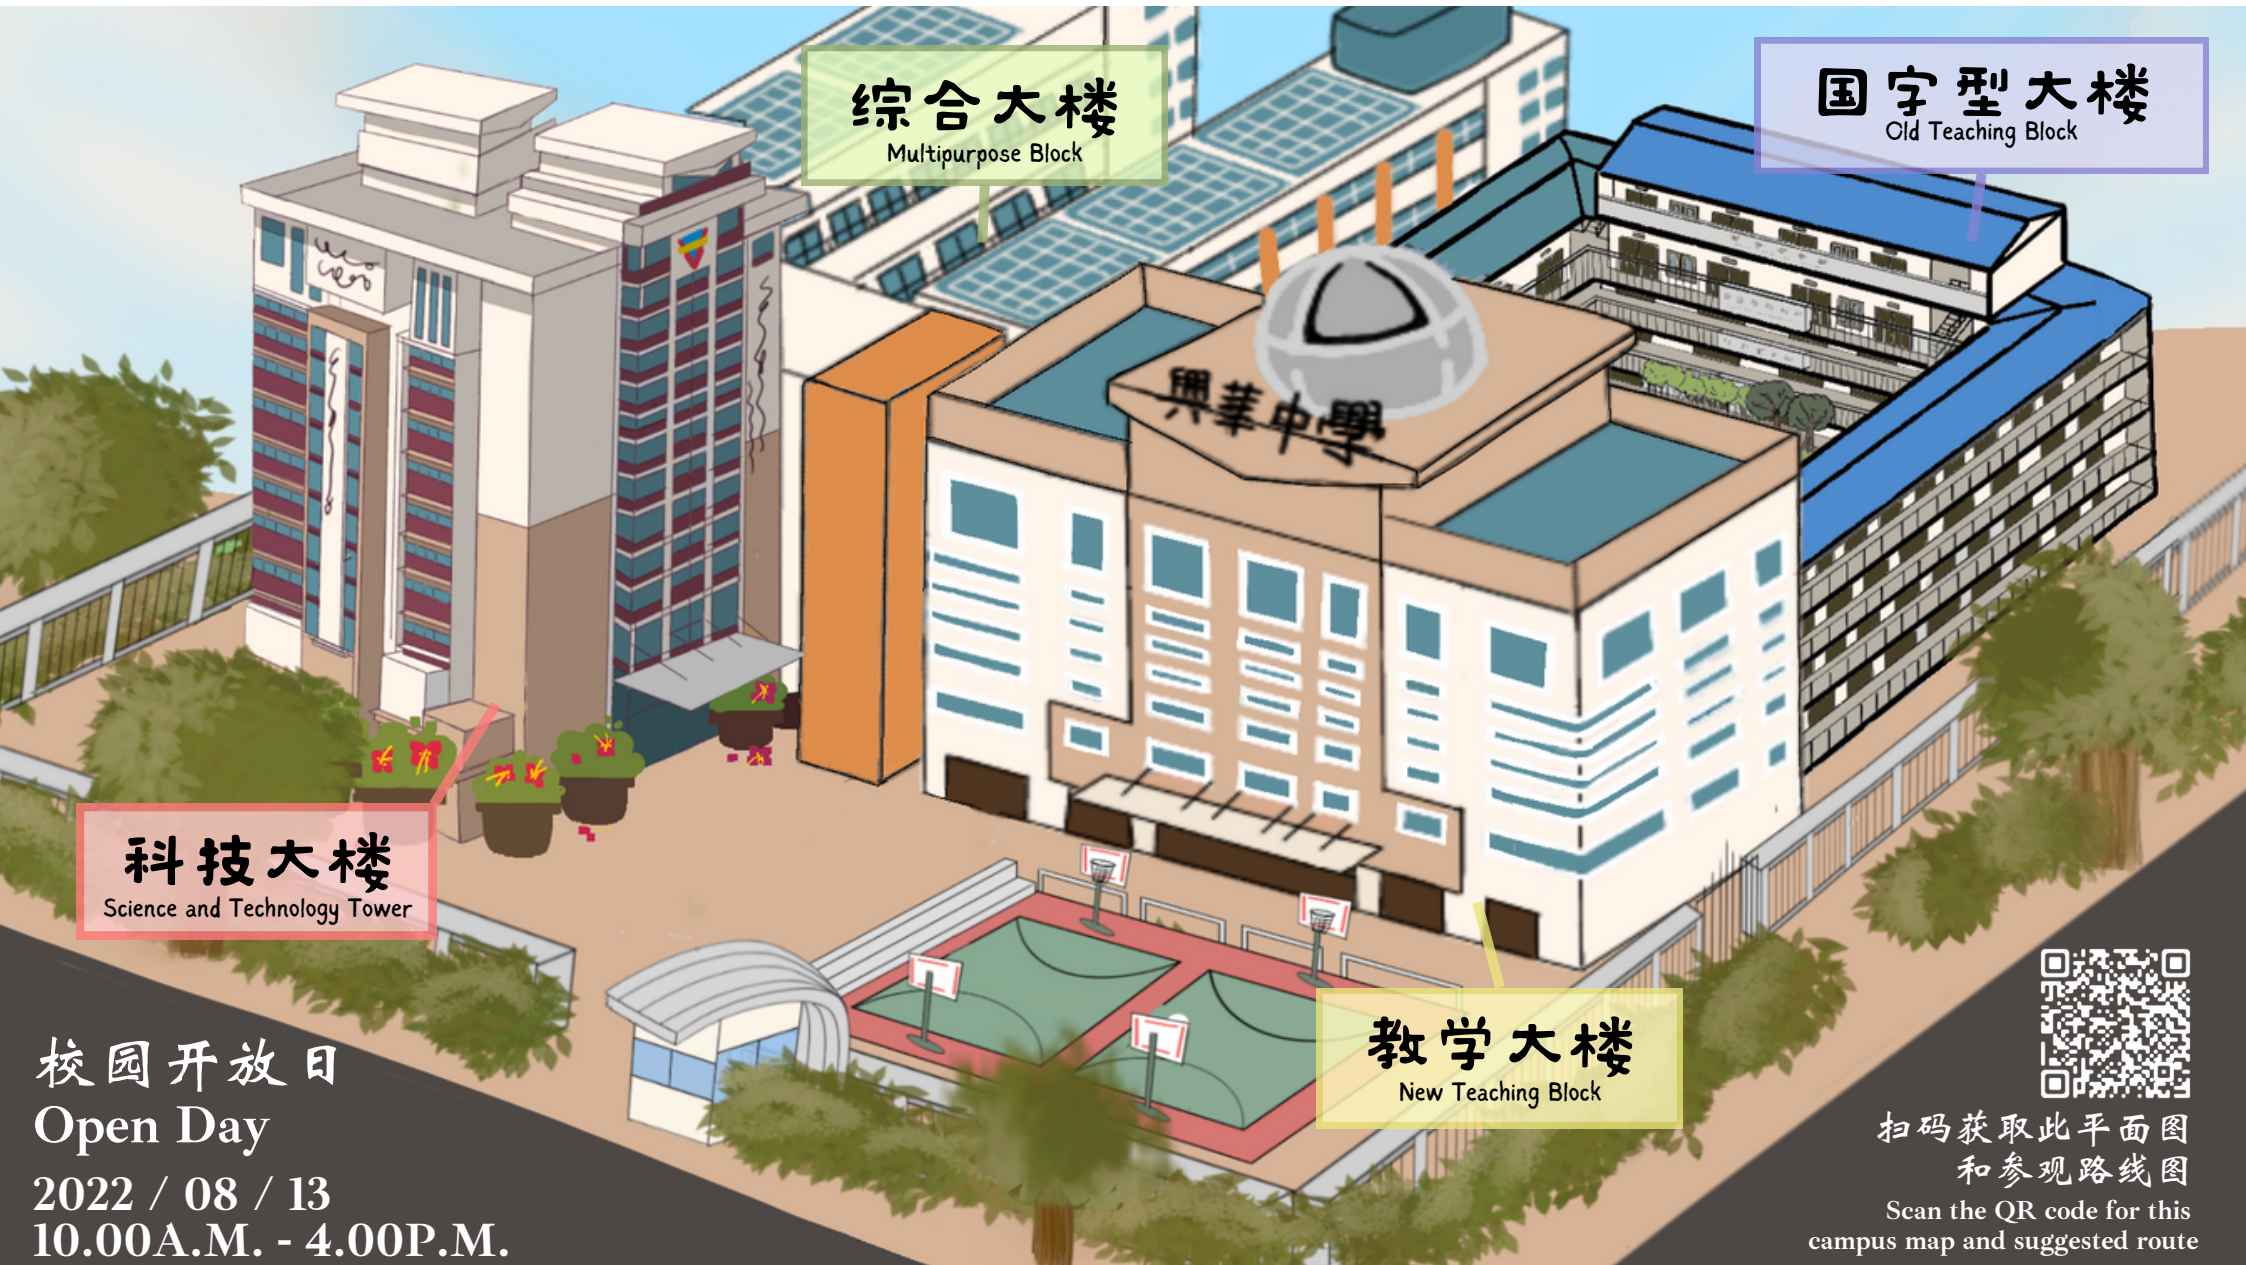

# 兴华中学校园平面图 Hin Hua High School Campus Map

综合大楼  
Multipurpose Block

国字型大楼  
Old Teaching Block

科技大楼  
Science and Technology Tower

教学大楼  
New Teaching Block

扫码获取此平面图  
和参观路线图

Scan the QR code for this  
campus map and suggested route

校园开放日  
Open Day

2022 / 08 / 13

10.00A.M. - 4.00P.M.

绘制者: 陈焯臻 (J3P)、吕意勋 (J3I)、谢欣霖 (J3I)、张嘉欣 (J2J)、孙婷 (J2C)  
Drawn by: